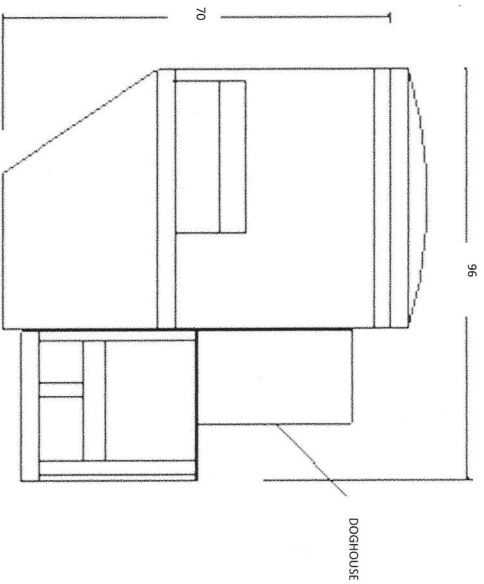

# 6 Pak - 6 Yard Front Load

## Included Equipment & Features

- Key operated, Auto/cycle hold position controls
- Platen floor ¼" AR plate
- Platen face plate ¼" with platen sides ¼" plate
- Charge box floor ¼" plate with charge box sides ¼" plate
- Oil pressure gauge to determine container fullness
- Multiple cycle timer to assure clean charging chamber
- Hinged breaker bar teeth
- Power unit mounted on 12' of hydraulic hoses
- Low temp. oil for cold weather climate
- Key operated controls for authorized use only
- Contoured container for greater compaction force
- Doghouse with interlock